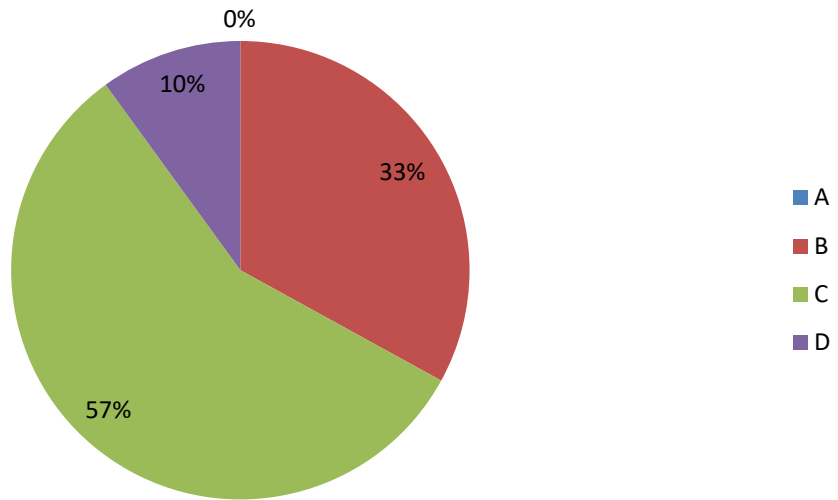

Results 2013/14

STD I to IV YEAR 2018-19

Grade Obtained	I	II	III	IV	Grand Total	Percentage
A	5	2	3	2	12	37%
B	2	1	5	7	15	47%
C	2		2	1	5	16%
Grand Total	9	3	10	10	32	100%

STD V to VIII YEAR 2018-19

Grade Obtained	V	VI	VII	VIII	Grand Total	Percentage
A						
B	5	5	1	2	13	33%
C	3	7	5	7	22	57%
D	2		1	1	4	10%
Grand Total	10	12	7	10	39	100%

STD V to VIII

STD IX to XII YEAR 2018-19

Grade Obtained	IX	X	XI	XII	Grand Total	Percentage
A		1		2	3	13%
B		1	1	2	4	17%
C	8		7		15	62%
D	1			1	2	8%
Grand Total	9	2	8	5	24	100%

STD IX to XII