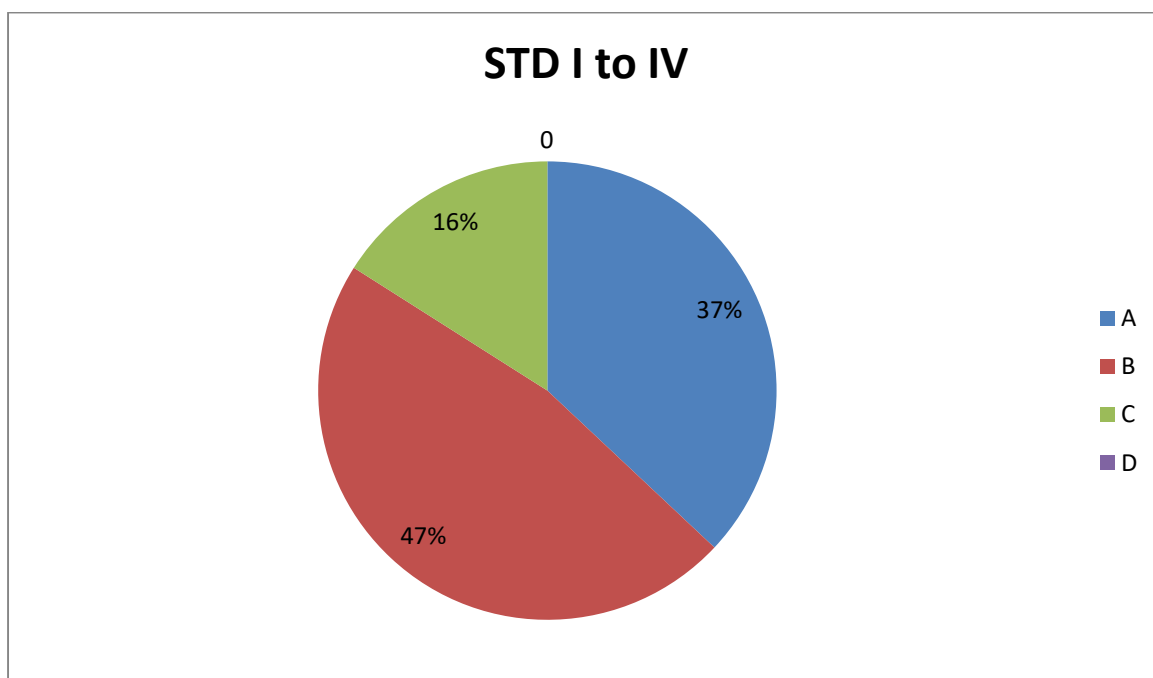

Results 2013/14

STD I to IV YEAR 2018-19

Grade Obtained	I	II	III	IV	Grand Total	Percentage
A	5	2	3	2	12	37%
B	2	1	5	7	15	47%
C	2		2	1	5	16%
Grand Total	9	3	10	10	32	100%

STD V to VIII YEAR 2018-19

Grade Obtained	V	VI	VII	VIII	Grand Total	Percentage
A						
B	5	5	1	2	13	33%
C	3	7	5	7	22	57%
D	2		1	1	4	10%
Grand Total	10	12	7	10	39	100%

STD V to VIII

STD IX to XII YEAR 2018-19

Grade Obtained	IX	X	XI	XII	Grand Total	Percentage
A		1		2	3	13%
B		1	1	2	4	17%
C	8		7		15	62%
D	1			1	2	8%
Grand Total	9	2	8	5	24	100%

STD IX to XII